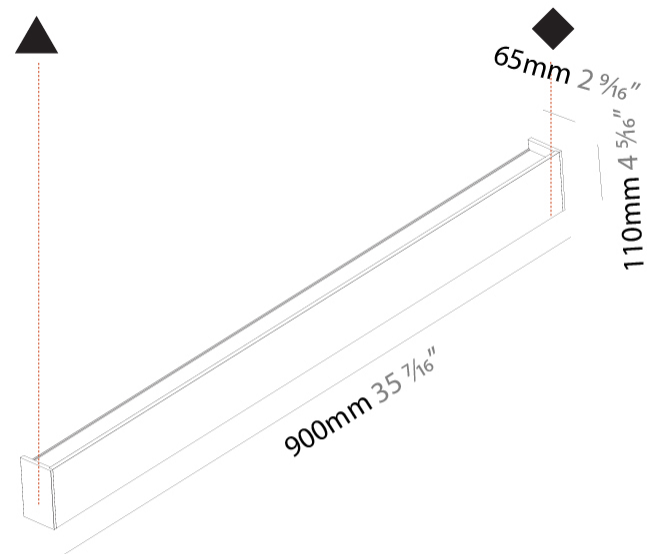

GENERAL

Series: Never Ending
Brand: Prolicht
Division: Architectural
Mounting Type: Surface
Mounting Location: Wall
Subcategory: Profile

PHYSICAL

Shape: Rectangle
Length (mm): 900
Length (in): 35 ⁷/₁₆
Height (mm): 110
Depth (mm): 65
Height (in): 4 ⁵/₁₆
Depth (in): 2 ⁷/₁₆
Light Distribution: Direct / Indirect
Weight (kg): 3.5
Weight (lbs): 7.71
Diffuser: PMMA - Opal
Fixture Finish: ANA / SSR / BKV / CWI / CRY / HAB / MSR / UFT / ITA / RUA / OGR / FTG / MYG / RWR / LOD / PUS / FRO / FUP / KIA / POP / BLS / SPG / MEY / GOH / GUM / CHC / COM / ABZ / JAG / OBR / MOS / ROR
Fixture Material: Extruded Aluminum

ELECTRICAL

Lamp Type: LED (Zhaga Standard)
Input Wattage (W): 15
Total Output Wattage (W): 12 / 11.1 (3500K)
Dimming: Non-Dimming / Phase Dimming (120Vac only) / 0-10V Dimming
Driver Included: Yes
Driver Location: Integrated
Driver Type: Constant Current - 120 / 277Vac
Driver Class: Class 2
Input Voltage (V): 120 - 277
Constant Current (mA): 350 / 375 (3500K)

LED

Color Temperature (°K): 3000 / 3500 / 4000
Max. Delivered Lumen (lm): 920 / 951 / 970
CRI: >80 CRI
Lamp Life (hrs): 50000

OPTICAL

RATINGS AND CERTIFICATIONS

Certified By: Certified for North American Standards
IP rating: IP20

PROJECT
TYPE
SPECIFIER
QUANTITY
DATE