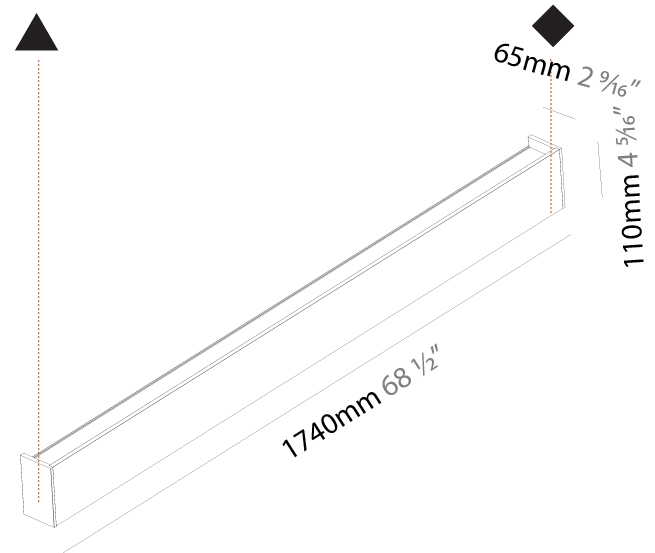

GENERAL

Series: Never Ending
Brand: Prolicht
Division: Architectural
Mounting Type: Surface
Mounting Location: Wall
Subcategory: Profile

PHYSICAL

Shape: Rectangle
Length (mm): 1740
Length (in): 68 1/2
Height (mm): 110
Depth (mm): 65
Height (in): 4 5/16
Depth (in): 2 9/16
Light Distribution: Direct / Indirect
Weight (kg): 6.2
Weight (lbs): 13.67
Diffuser: PMMA - Opal
Fixture Finish: ANA / SSR / BKV / CWI / CRY / HAB / MSR / UFT / ITA / RUA / OGR / FTG / MYG / RWR / LOD / PUS / FRO / FUP / KIA / POP / BLS / SPG / MEY / GOH / GUM / CHC / COM / ABZ / JAG / OBR / MOS / ROR
Fixture Material: Extruded Aluminum

ELECTRICAL

Lamp Type: LED (Zhaga Standard)
Input Wattage (W): 30
Total Output Wattage (W): 24 / 22.2 (3500K)
Dimming: Non-Dimming / Phase Dimming (120Vac only) / 0-10V Dimming
Driver Included: Yes
Driver Location: Integrated
Driver Type: Constant Current - 120 / 277Vac
Driver Class: Class 2
Input Voltage (V): 120 - 277
Constant Current (MA): 350 / 750 (3500K)

LED

Color Temperature (°K): 3000 / 3500 / 4000
Max. Delivered Lumen (lm): 1830 / 1901 / 1940
CRI: >80 CRI
Lamp Life (hrs): 50000

OPTICAL

RATINGS AND CERTIFICATIONS

Certified By: Certified for North American Standards
IP rating: IP20

PROJECT
TYPE
SPECIFIER
QUANTITY
DATE